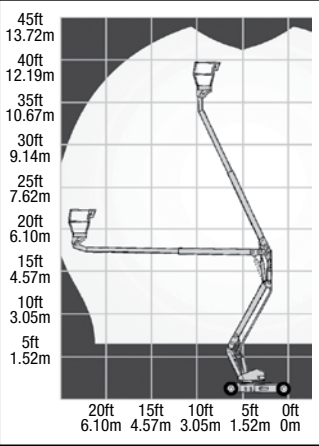

BATTERY BOOM

Upright AB38

UPRIGHT AB38

Specification	Metric	Imperial
Working Height	13.40m	44ft
Platform Height	11.45m	37ft 7in
Max Outreach	6.10m	20ft
Up and Over Clearance	5.39m	17ft 8in
Safe Working Load (SWL)	215kg	475lb
Length (Stowed)	4.04m	13ft 3in
Width	1.50m	4ft 11in
Height (Stowed)	1.96m	6ft 5in
Weight	3,760kg	8,291lb
Power Source	Battery	
Gradeability	19.5°	